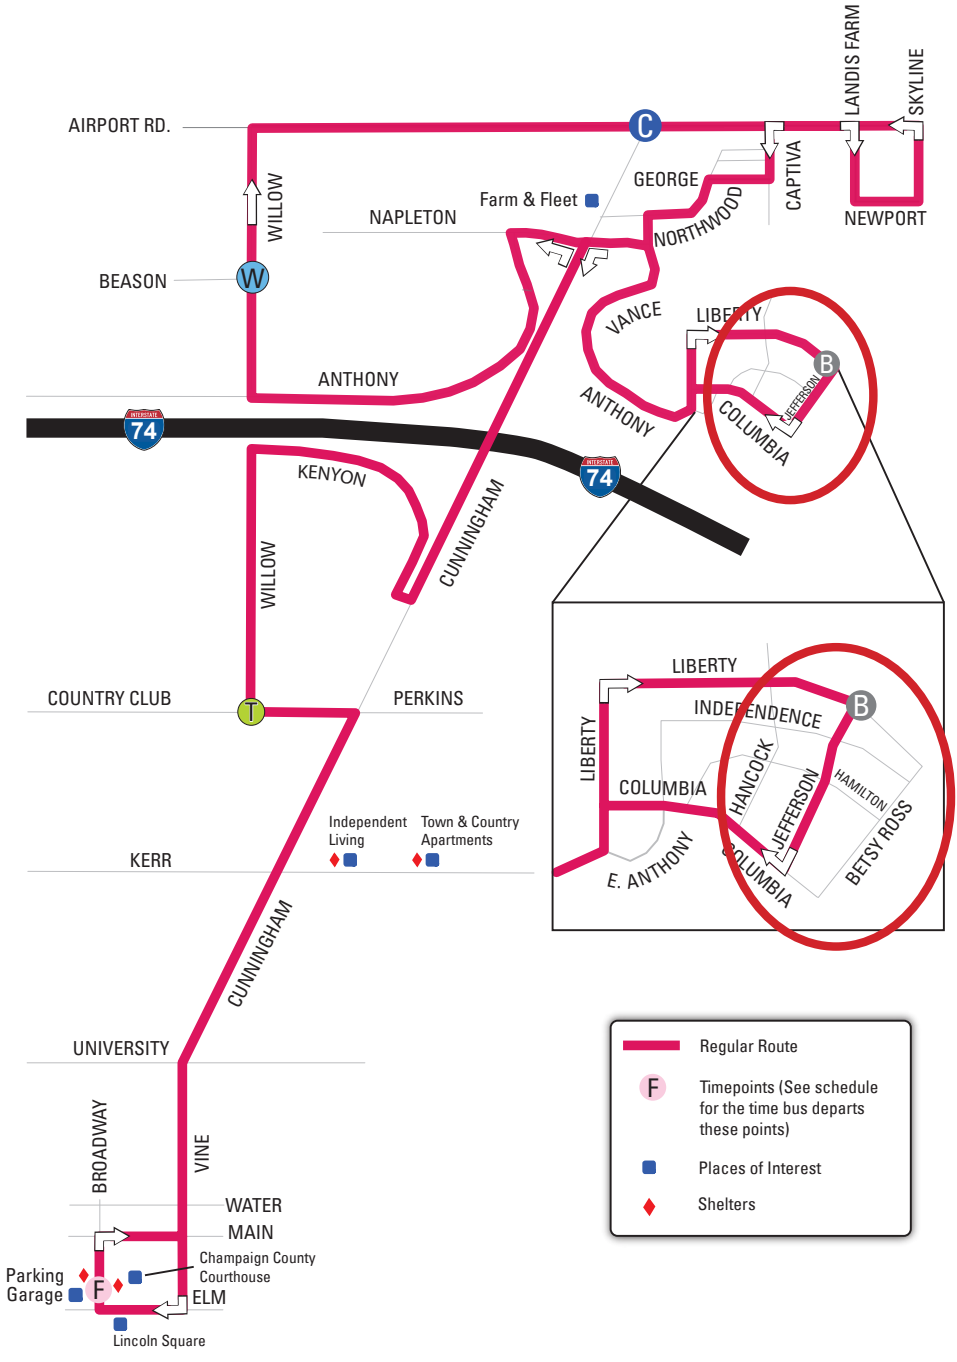

- 1 Yellow
- 9A Brown (timepoint changed to Lot E-14 from St. Mary's & First)
- 9B Brown (timepoint changed to Lot E-14 from St. Mary's & First)
- 12 Teal
- 13 Silver
- 14 Navy
- 220 Illini Evening (Weekday, Saturday, and Sunday)

ROUTING CHANGE

Only one routing change is proposed for the 11 Ruby. The route will use Jefferson instead of Betsy Ross in Liberty Commons. This change is being proposed at the request of Liberty Commons.

SOUTHWEST CHAMPAIGN

It is proposed that app-requested trips in a small vehicle (such as an accessible van) operate within a designated service area to one of three destinations: a point within the designated area, the YMCA, or MTD's transfer point on Round Barn Road. Timetable uncertain: late 2018 or early 2019.

Proposed Fall 2018 Route & Schedule Changes

There will be a routing change for the 11 Ruby moving to Jefferson from Betsy Ross at the request of Liberty Commons.

Proposed Fall 2018 Route & Schedule Changes - 1 Yellow