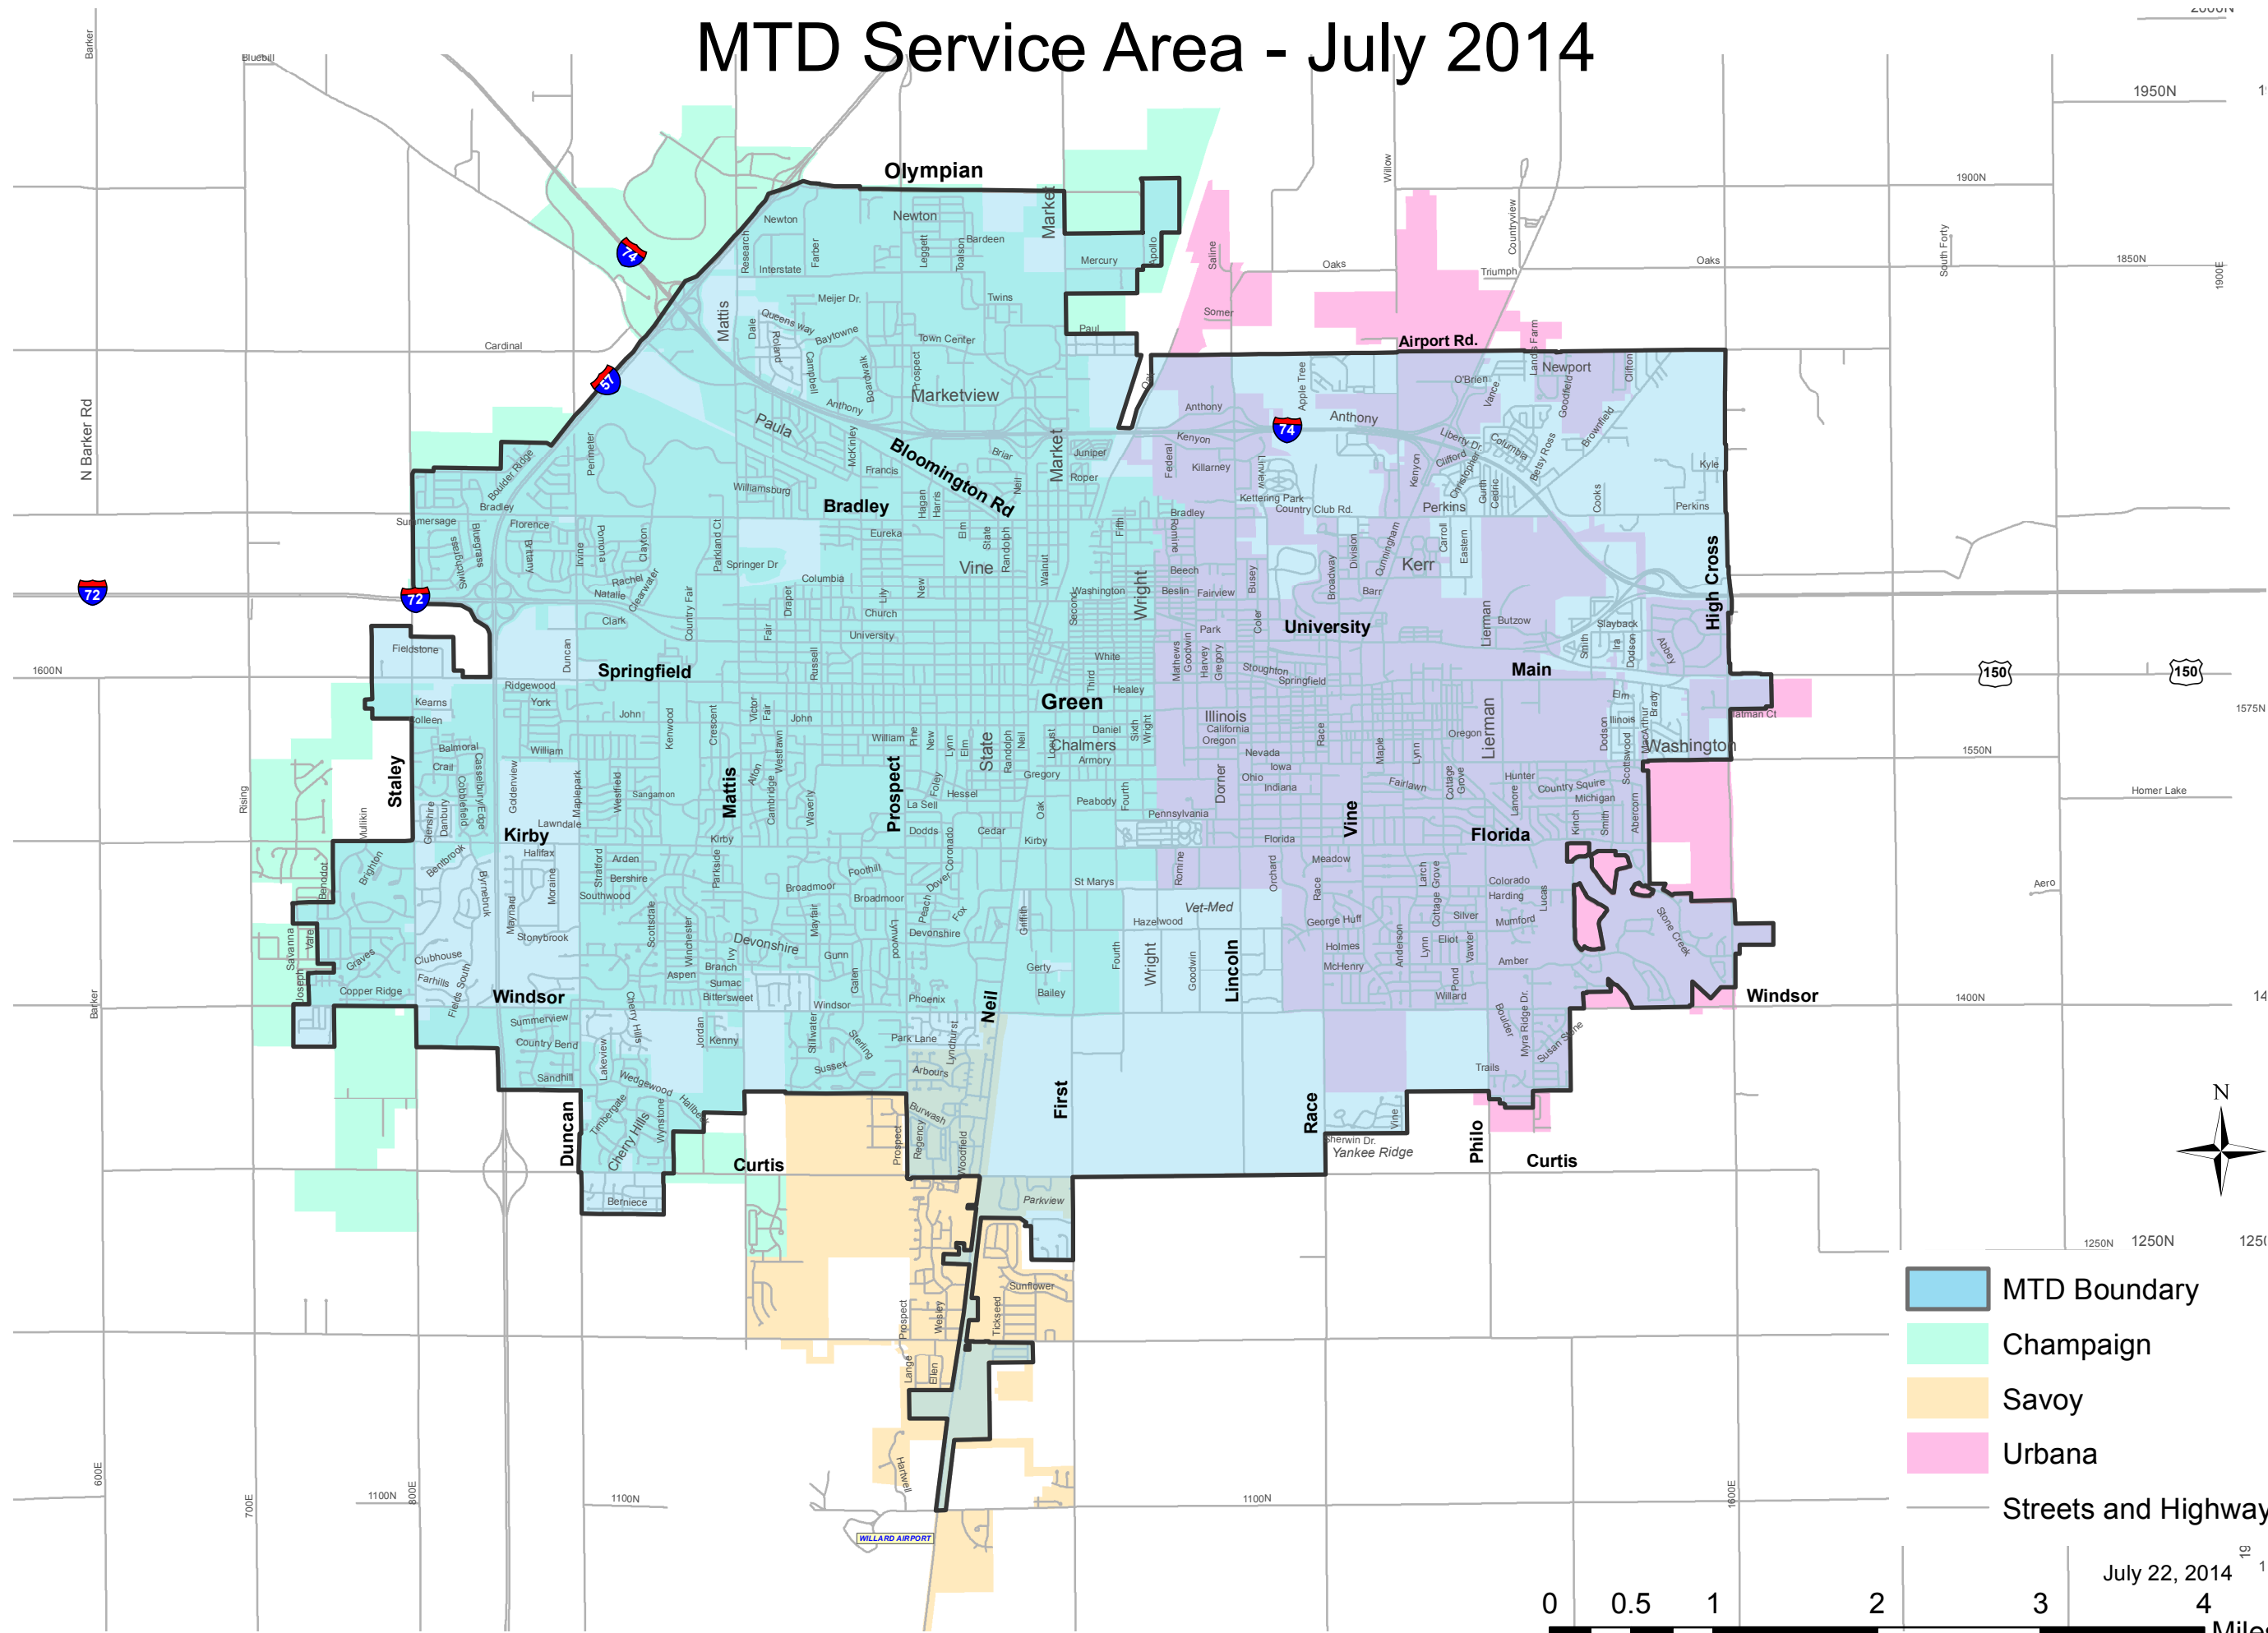

MTD Service Area - July 2014

- MTD Boundary
- Champaign
- Savoy
- Urbana
- Streets and Highways