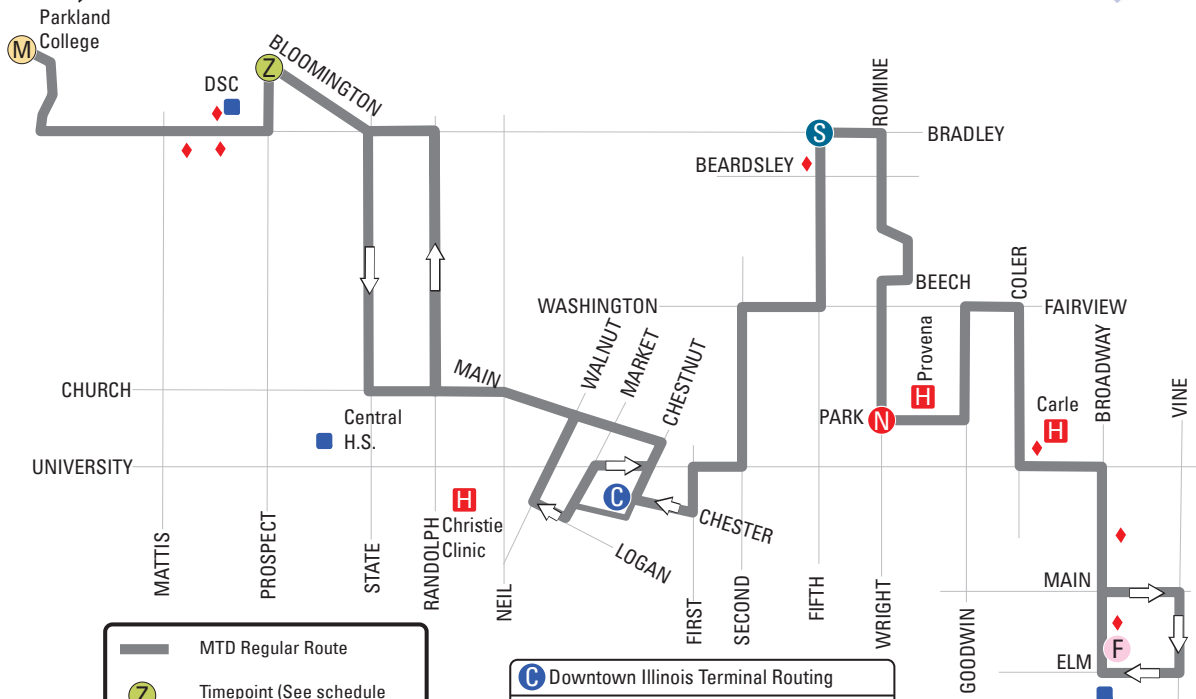

70 Grey Evening

Note: At Parkland (M) 70 Grey West continues as a 50 Green East. Please see 50 Green East Evening schedule for details.

- MTD Regular Route
- Timepoint (See schedule for the time bus departs this point)
- Places of Interest
- Hospitals and clinics
- Shelters

Downtown Illinois Terminal Routing

East: Church to Main to Chestnut to Chester to I.T. to Market to University

West: University to first to Chester to I.T. to Market to Logan to Walnut to Main to Church to Randolph

Weekday

Evening

Saturday

Sunday

Maps