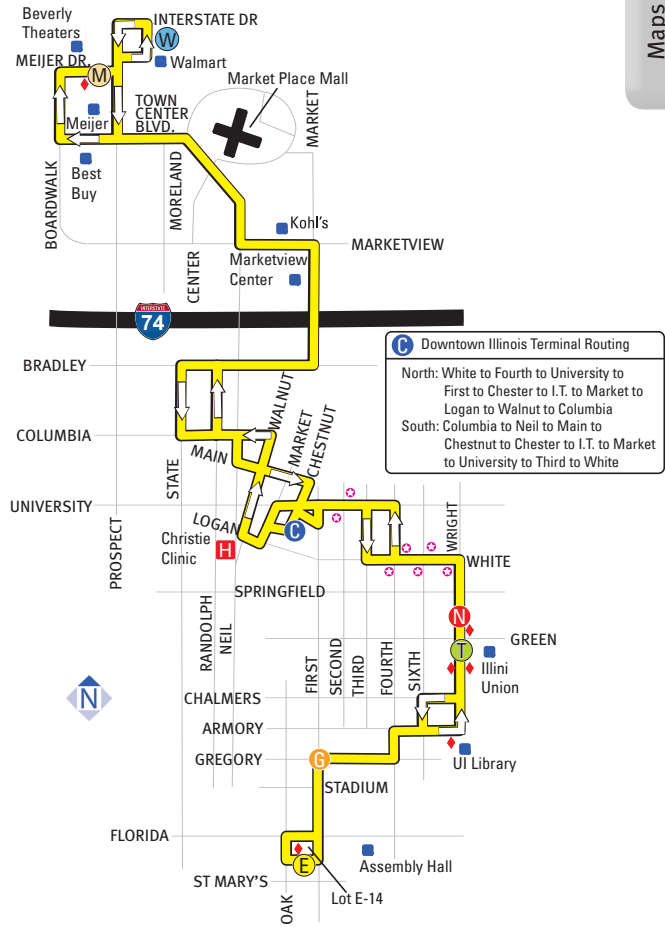

**MTD Regular Route**

- S** Timepoint (See schedule for the time bus departs this point)
- Limited Service
- Places of Interest
- H** Hospitals and Clinics
- ◆** Shelters
- ◆** Designated Stops (see page 2)

**C** Downtown Illinois Terminal Routing

North: White to Fourth to University to First to Chester to I.T. to Market to Logan to Walnut to Columbia

South: Columbia to Neil to Main to Chestnut to Chester to I.T. to Market to University to Third to White

**100 Yellow Sunday Late Night Operates University of Illinois Fall and Spring Semesters Only**

Area South of Curtis Road receives service once per hour in each direction. Please see schedule for details.

- There are no stops:
- In between Curtis/Woodfield and Winfield Village
  - Along Route 45/Dunlap Ave.
  - Along First St. south of Curtis (except where designated)
  - Along Old Church (except where designated)