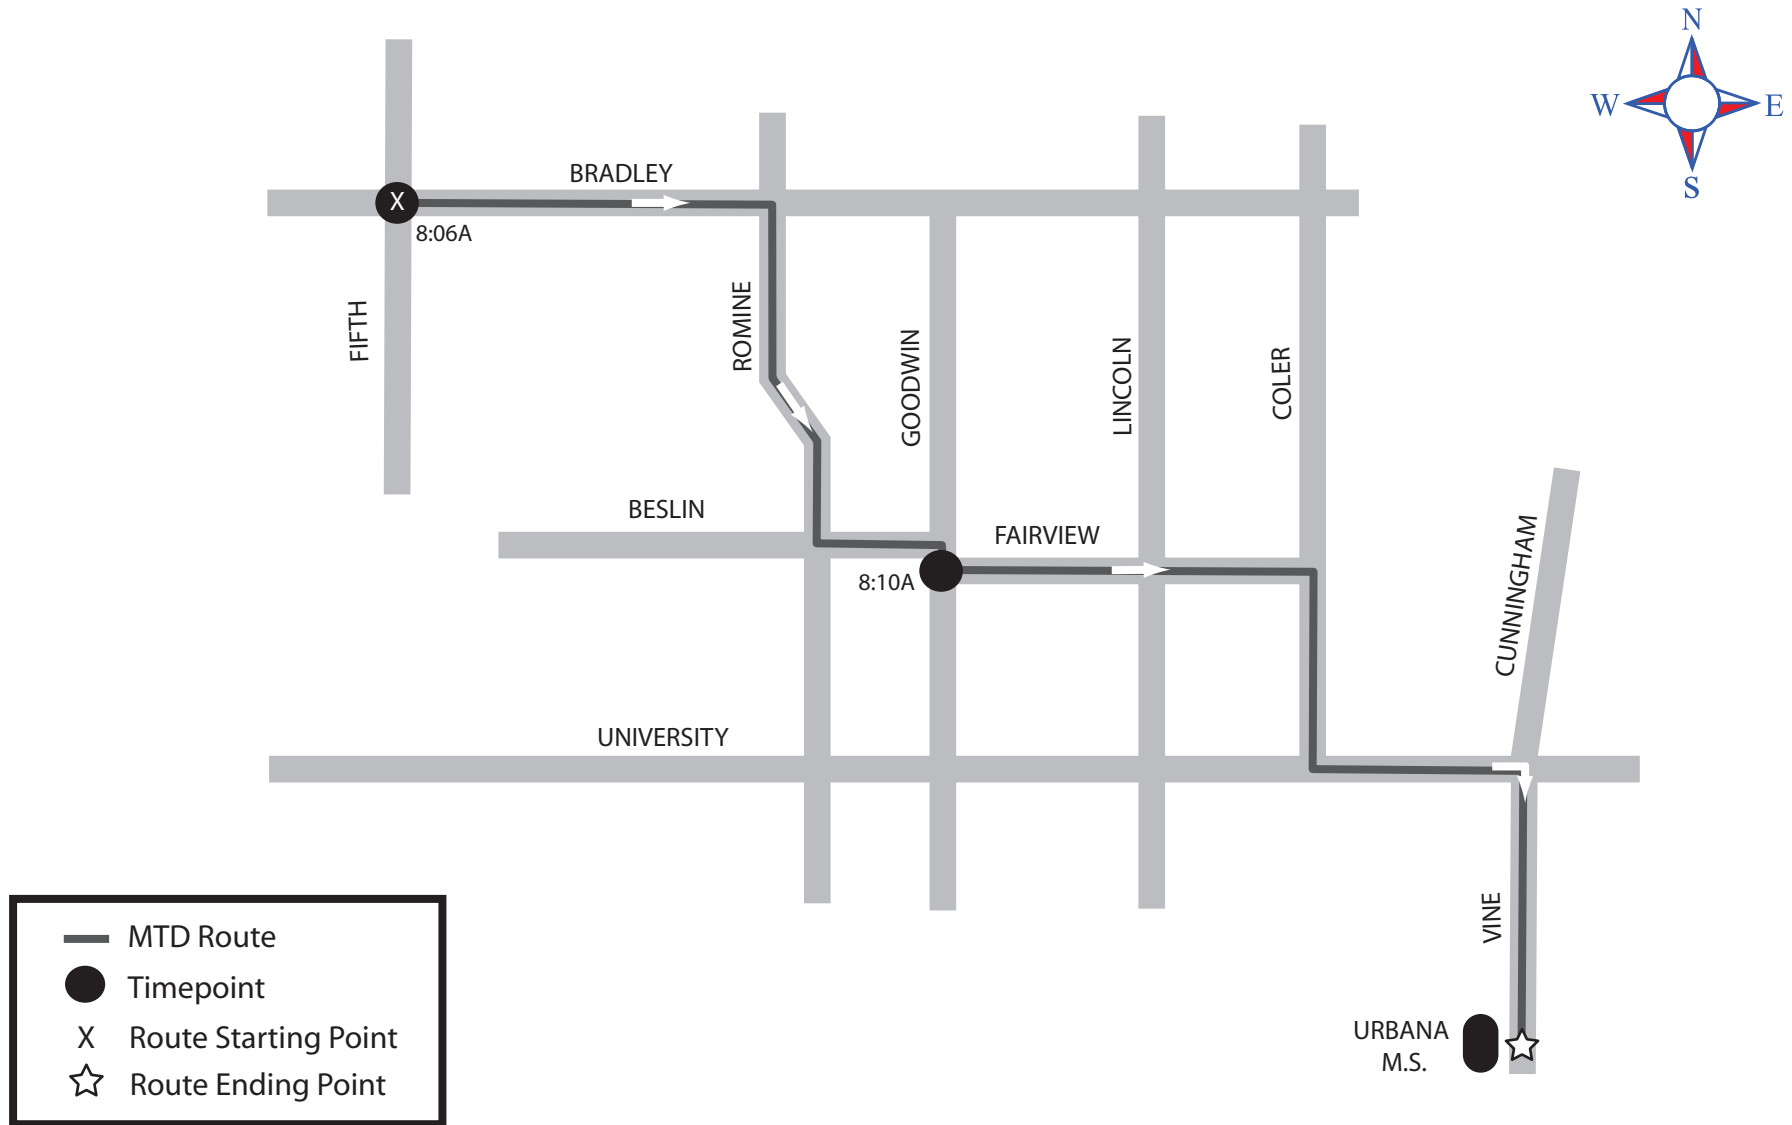

AM ONLY - 7 Grey East Route serving the Northwest Urbana area.

The trip starts at the corner of Fifth & Bradley at 8:06A and is due at Goodwin & Fairlawn at 8:10A. Route continues to Urbana Middle via Fairview to Coler to University to Vine.

Note: Bus will board students at any intersection along route.