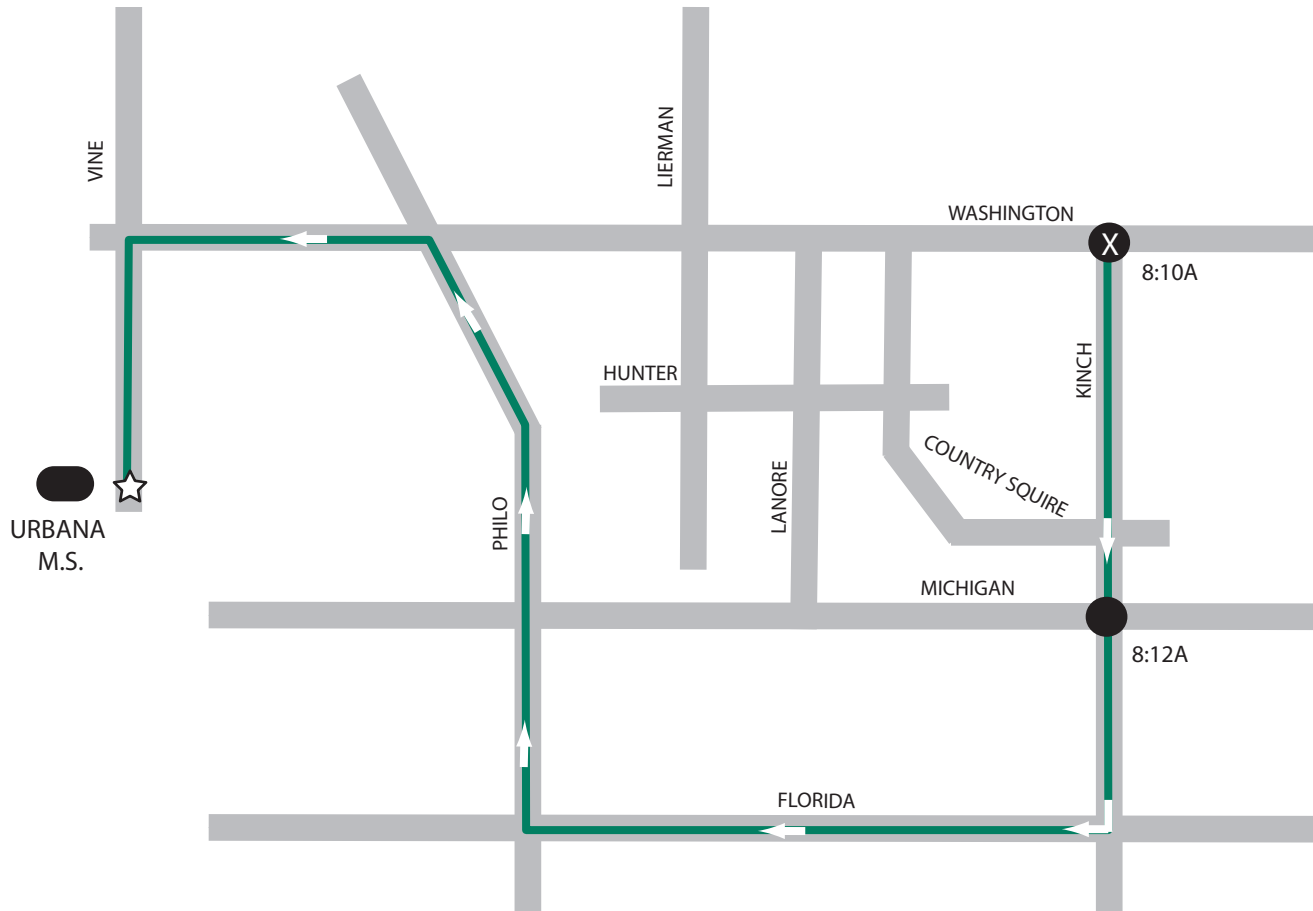

EDGEWOOD AREA TO URBANA MIDDLE SCHOOL

7 West Grey / 5 West Green

AM ONLY - 7 West Grey/ 5 West Green Route serving the Edgewood area.

The trip starts at the corner of Rt. 150 & Dodson Drive at 8:00A and is due at Washington & Lierman at 8:10A. At Washington & Lierman, route continues as 5 West Green to Urbana Middle School via Lierman to Hunter to Country Squire to Kinch to Florida to Cottage Grove to Pennsylvania to Anderson to Fairlawn.

The trip starts at the corner of Perkins Road & Eastern Ave. at 8:00A. Route continues regular 10W Gold route to Broadway and University then diverts via University to Vine continuing to Urbana Middle.

Note: Bus will board students at any intersection along route.

LINCOLNWOOD/SAVANNAH GREEN AREAS TO URBANA MIDDLE SCHOOL

5 West Green

AM ONLY - 5 Green West Route serving the Lincolnwood/Savannah Green areas.

The trip starts at the corner of Washington St. & Kinch St. at 8:10A and Michigan & Kinch at 8:12A.

Route continues to Urbana Middle School via Kinch to Florida to Philo to Washington to Vine.

Note: Bus will board students at any intersection along route.