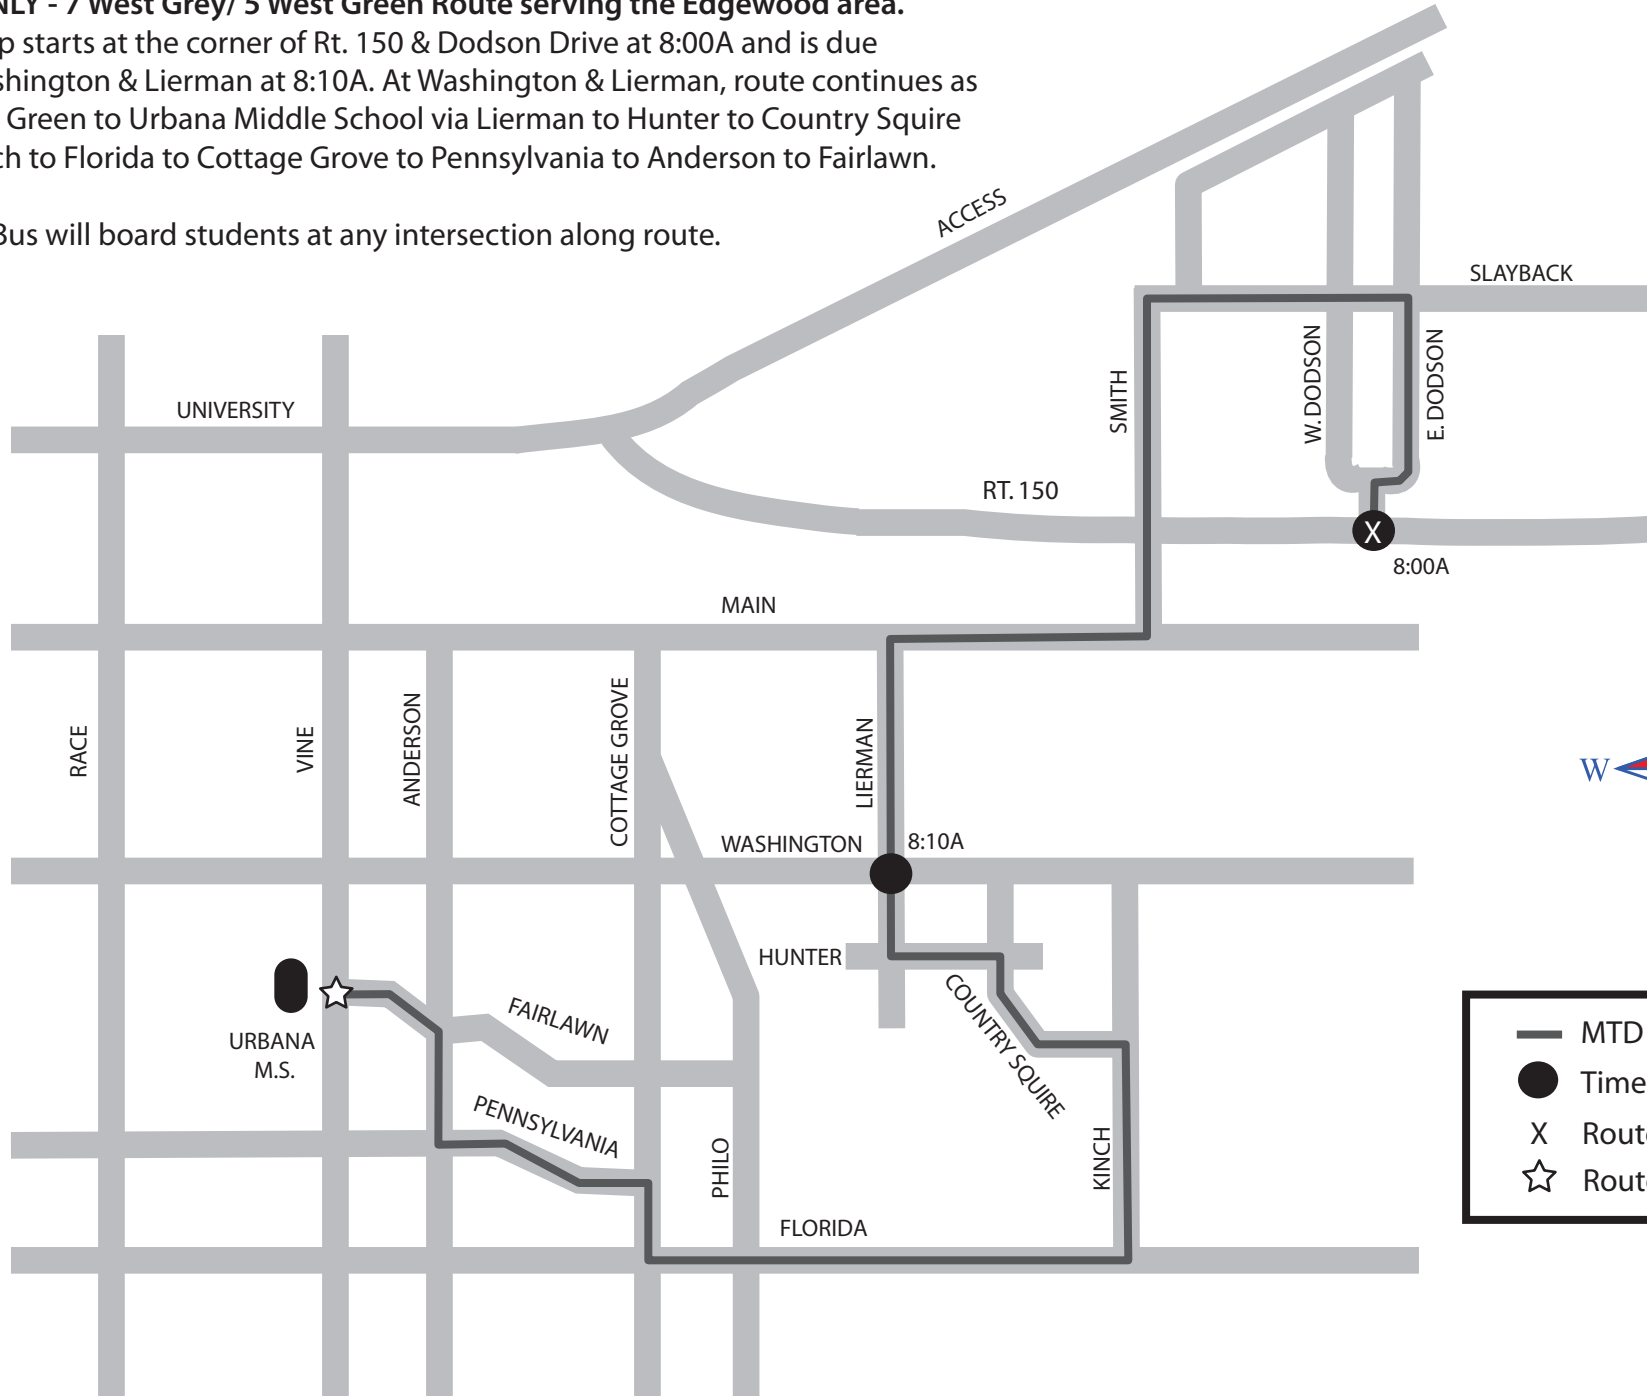

AM ONLY - 7 West Grey/ 5 West Green Route serving the Edgewood area.

The trip starts at the corner of Rt. 150 & Dodson Drive at 8:00A and is due at Washington & Lierman at 8:10A. At Washington & Lierman, route continues as 5 West Green to Urbana Middle School via Lierman to Hunter to Country Squire to Kinch to Florida to Cottage Grove to Pennsylvania to Anderson to Fairlawn.

Note: Bus will board students at any intersection along route.