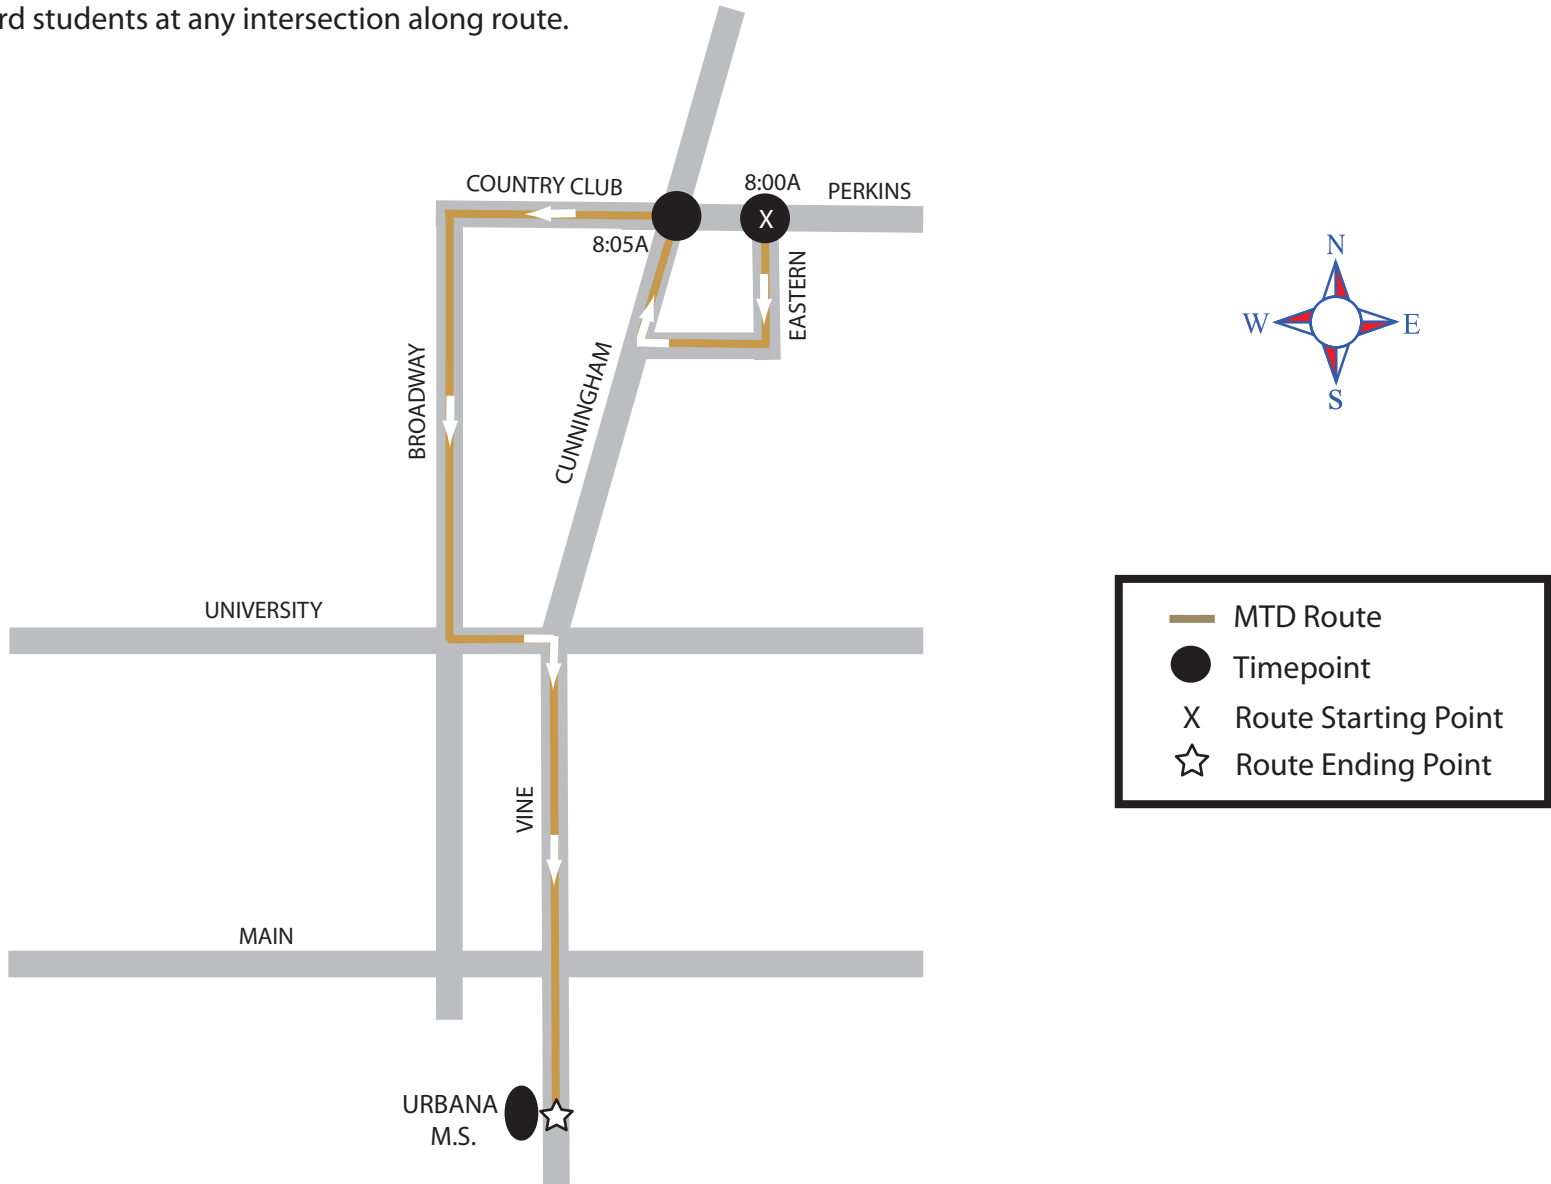

10 West Gold

AM ONLY - 10 West Gold Route serving the Ivanhoe Estates, Carroll Addition, & Crystal Lake areas.

The trip starts at the corner of Perkins Road & Eastern Ave. at 8:00A. Route continues regular 10W Gold route to Broadway and University then diverts via University to Vine continuing to Urbana Middle.

Note: Bus will board students at any intersection along route.