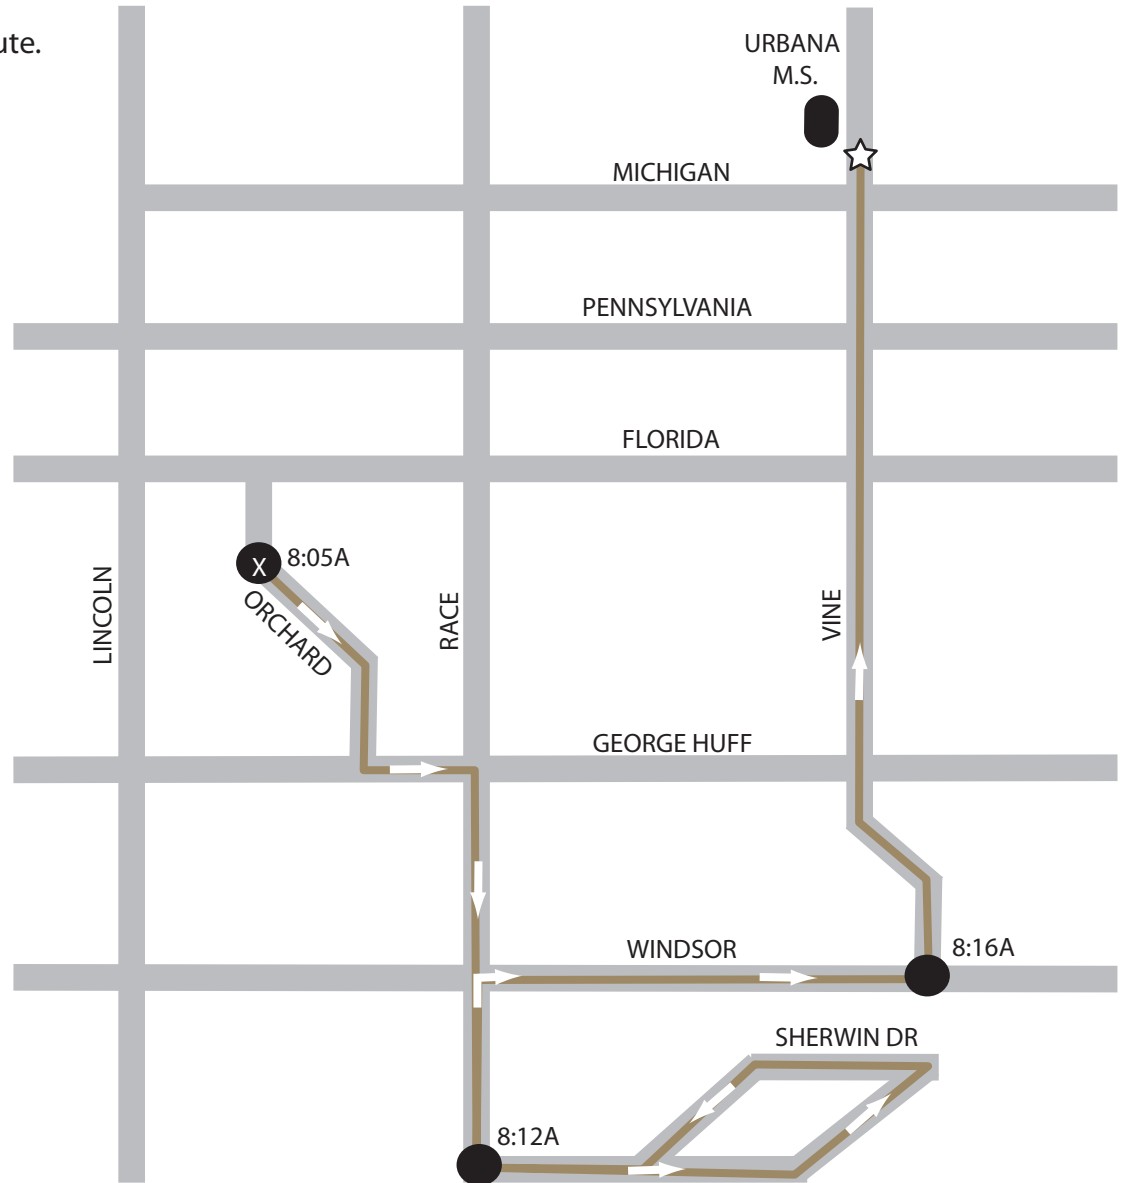

MTD Route
	Timepoint
	Route Starting Point
	Route Ending Point