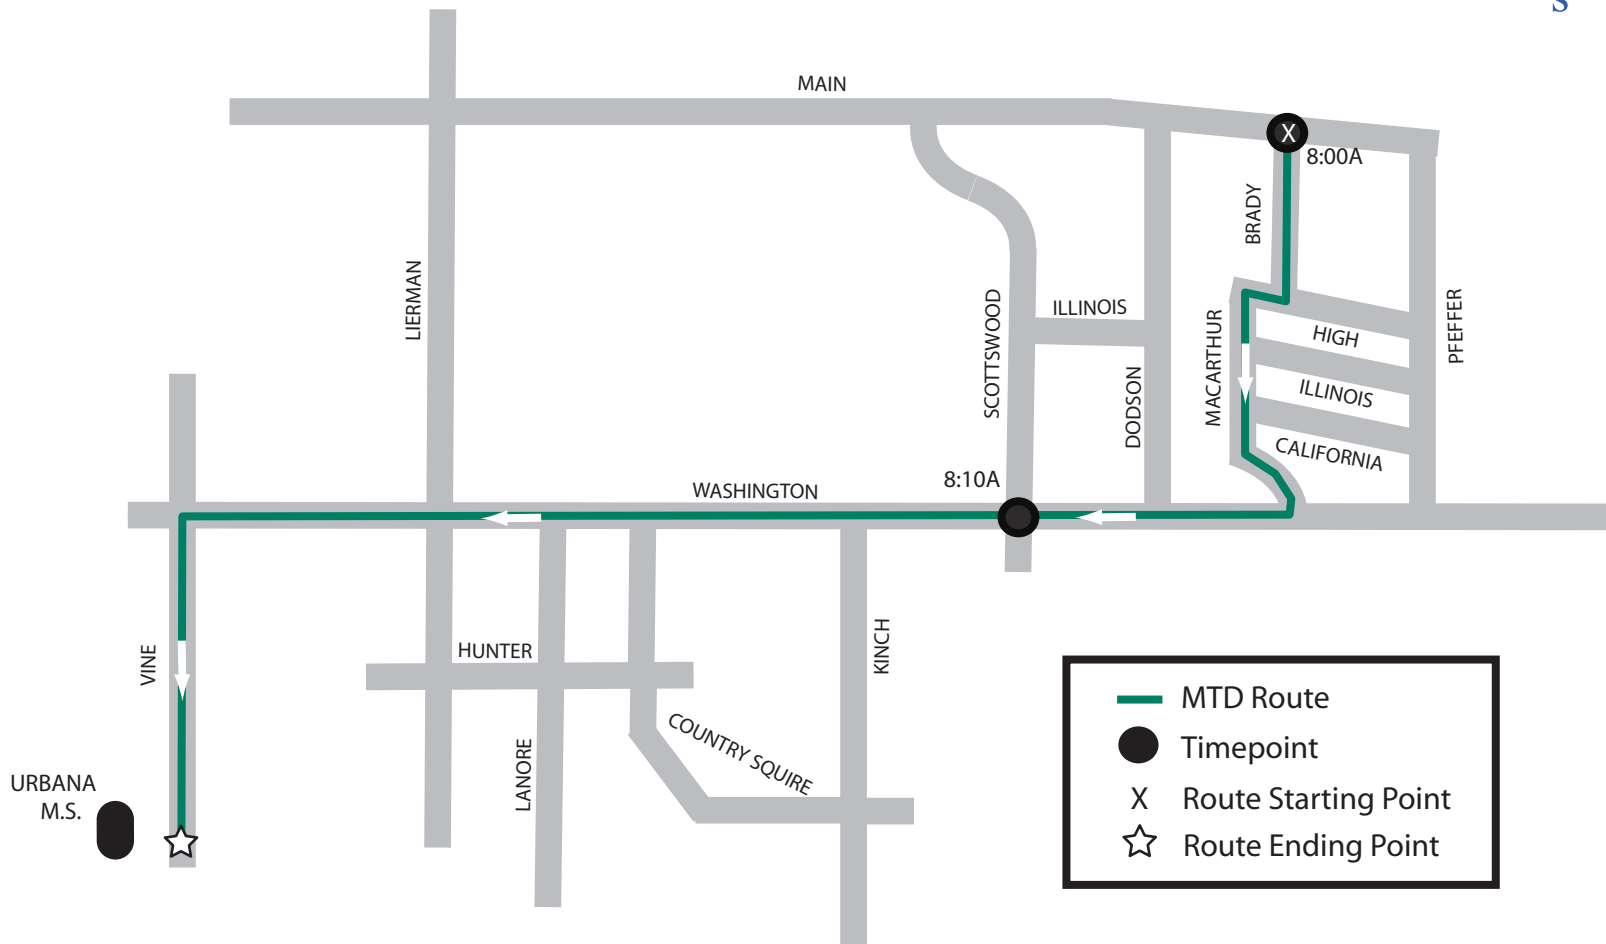

The trip starts at the corner of Perkins Road & Eastern Ave. at 8:00A. Route continues regular 10W Gold route to Broadway and University then diverts via University to Vine continuing to Urbana Middle.

	MTD Route
	Timepoint
	Route Starting Point
	Route Ending Point

SCOTTSWOOD AREA TO URBANA MIDDLE SCHOOL

5 West Green

AM ONLY - 5 West Green Route serving the Scottswood area.

The trip starts at the corner of Main Street and Brady Lane at 8:00A and Washington and Scottswood at 8:10A. The route then continues to Urbana Middle School via Washington to Vine.

Note: Bus will board students at any intersection along route.

WASHINGTON, LIERMAN, COUNTRY SQ., & KINCH AREAS TO URBANA MIDDLE SCHOOL

5 West Green

AM ONLY - 5 West Green Route serving Washington, Lierman, Country Sq., & Kinch areas.

The trip starts at the corner of Washington St. and Lierman Ave. at 8:10A. This route continues the Urbana Middle School via Lierman to Hunter to Country Squire to Kinch to Washington to Vine.

Note: Bus will board students at any intersection along route.